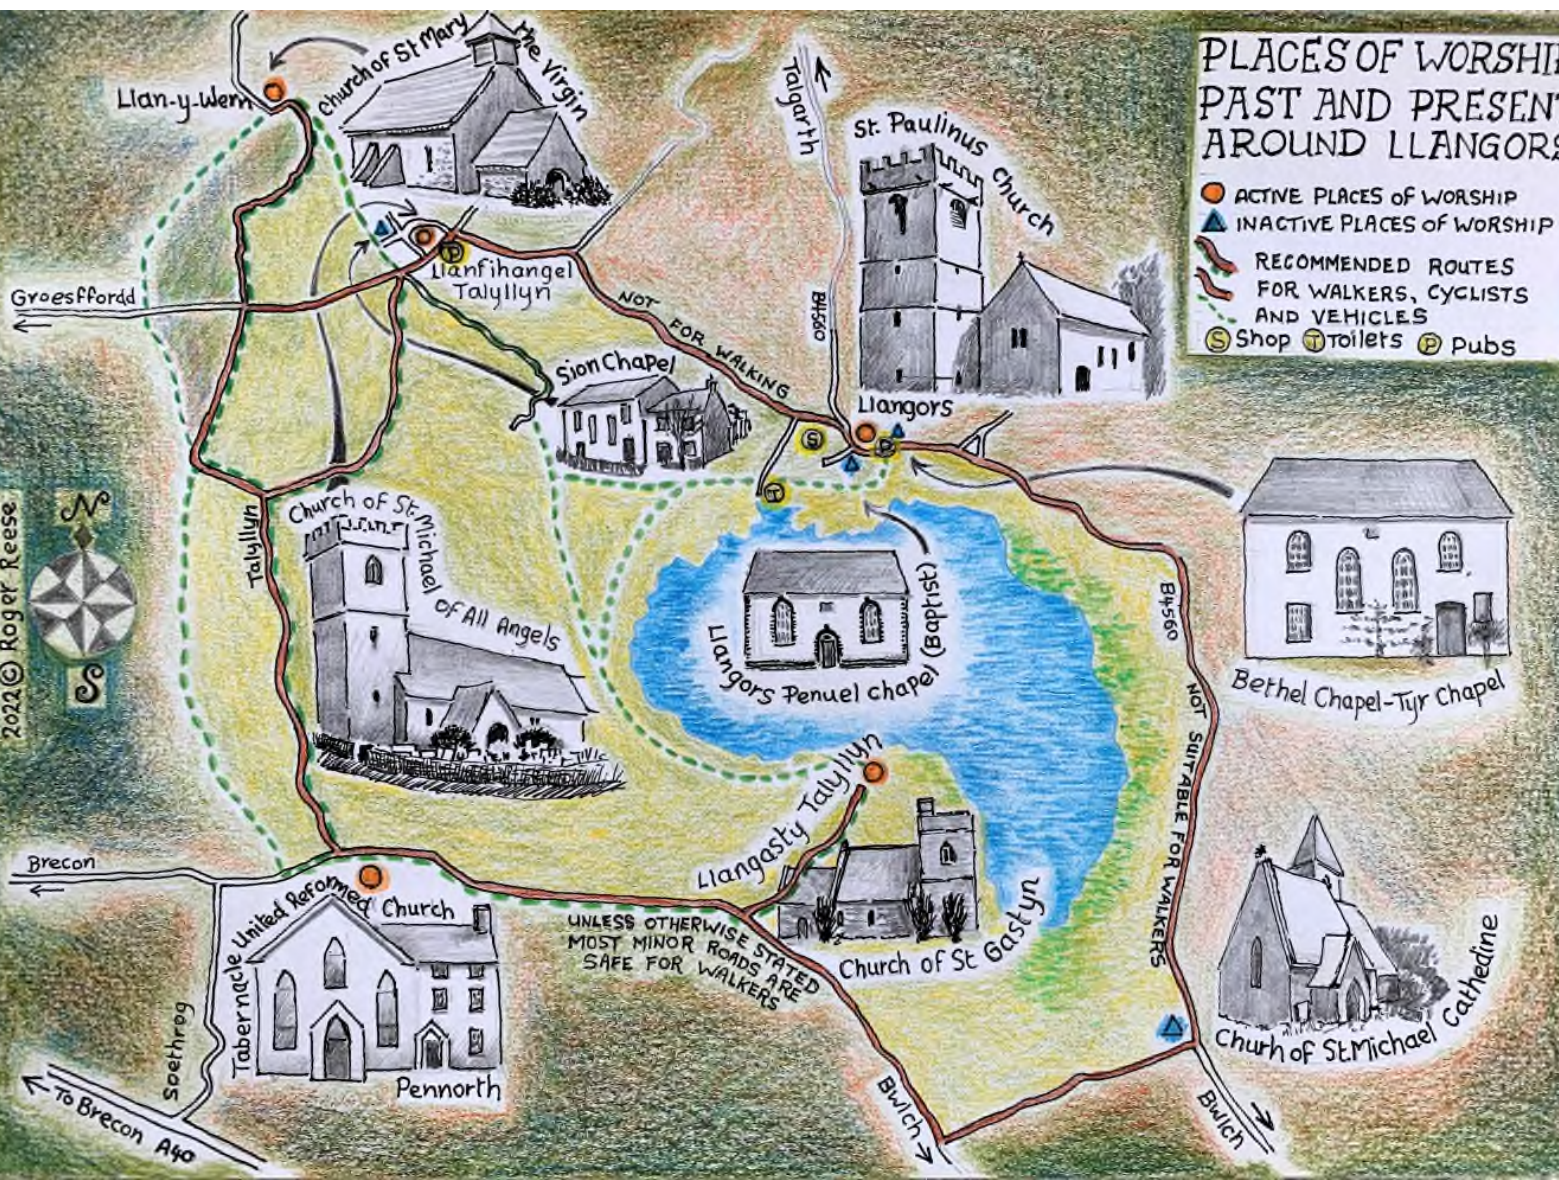

PLACES OF WORSHIP PAST AND PRESENT AROUND LLANGORS

-  ACTIVE PLACES OF WORSHIP
-  INACTIVE PLACES OF WORSHIP
-  RECOMMENDED ROUTES FOR WALKERS, CYCLISTS AND VEHICLES
-  NOT SUITABLE FOR WALKERS
-  Shop
-  Toilets
-  Pubs

UNLESS OTHERWISE STATED
MOST MINOR ROADS ARE
SAFE FOR WALKERS